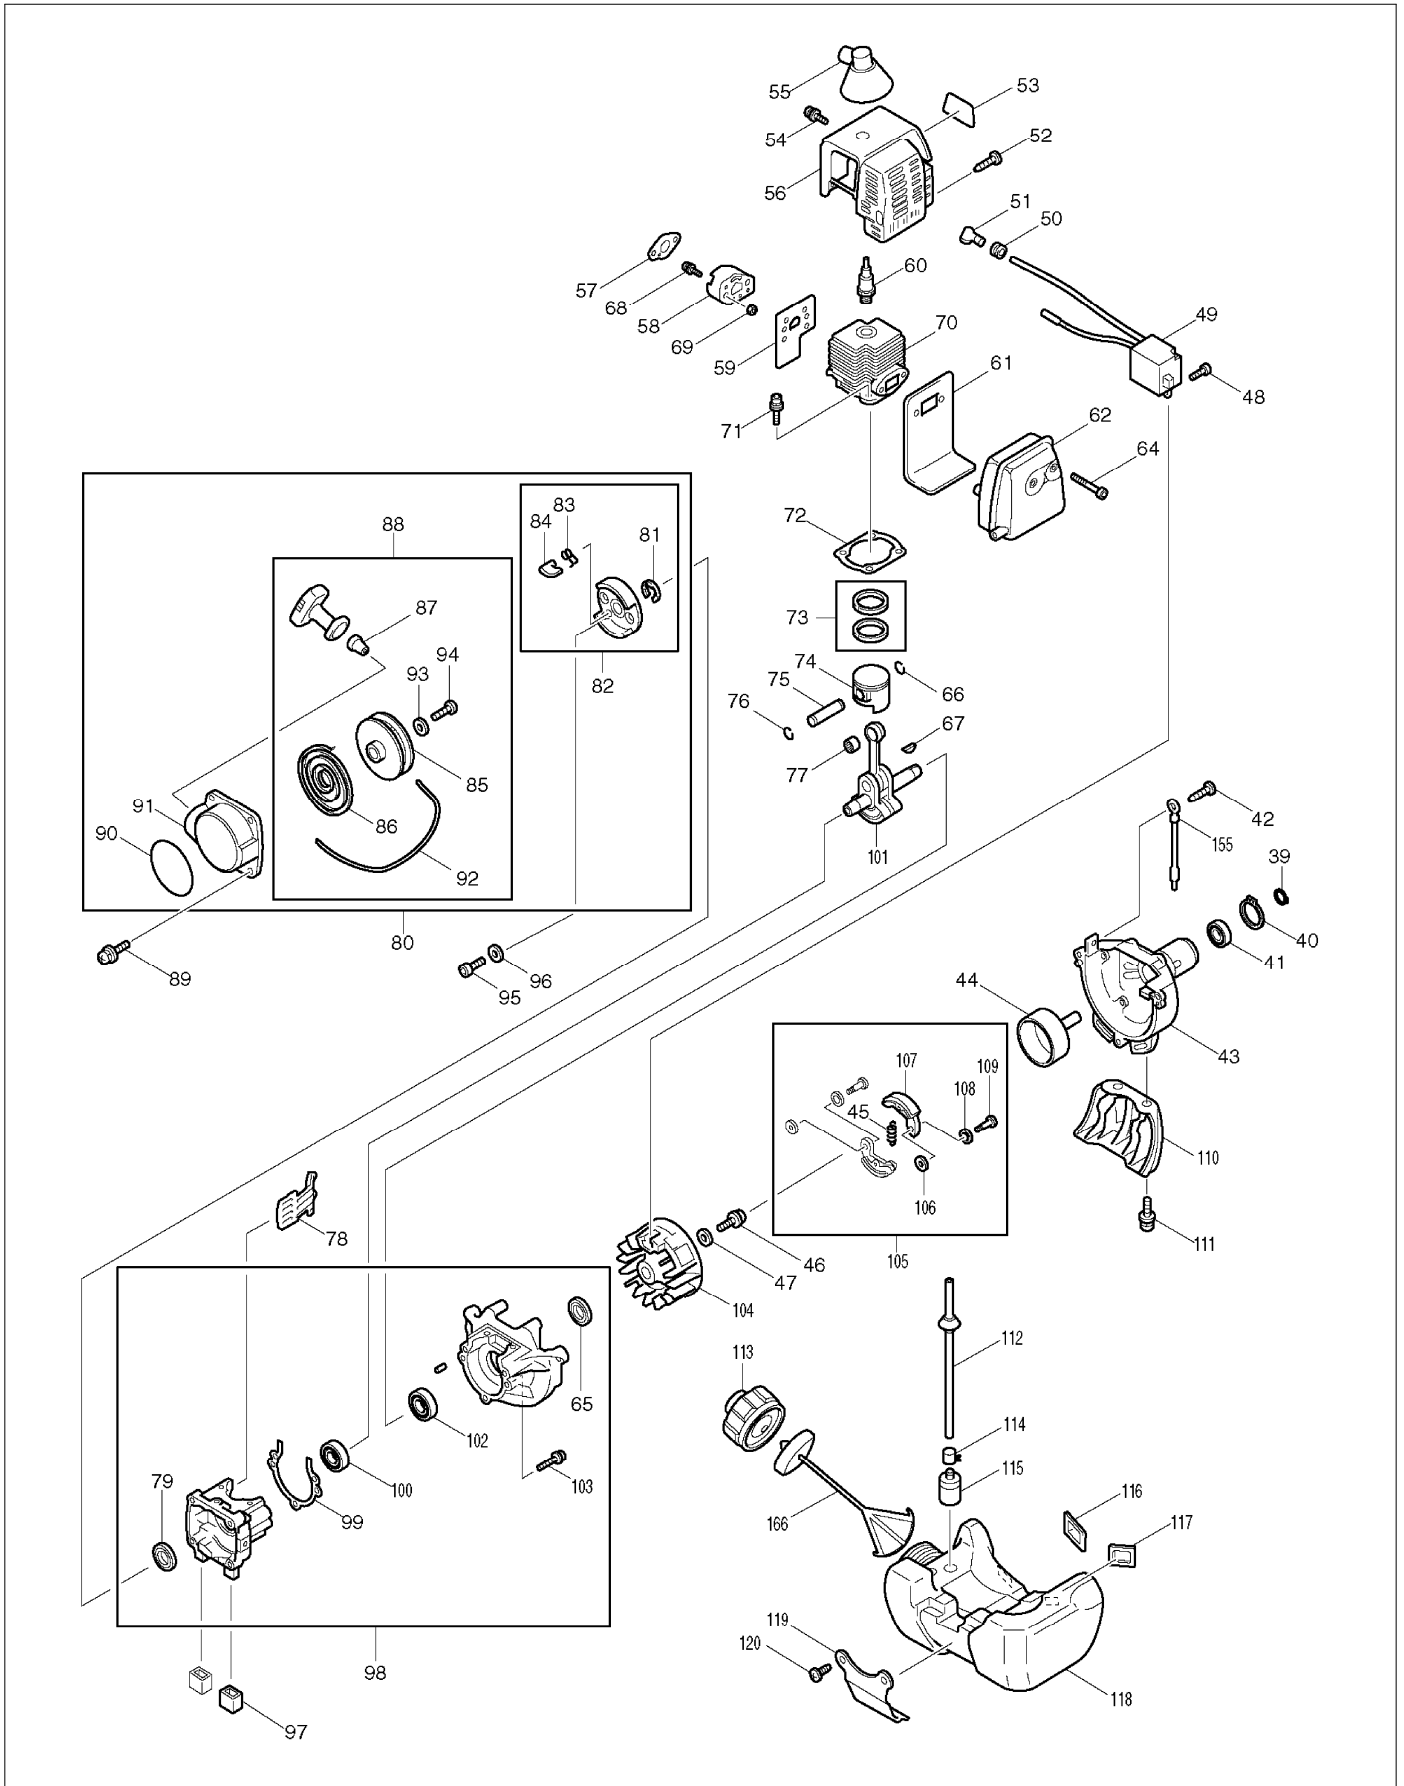

SERVICE DRAWING

MODEL NO. RBC230