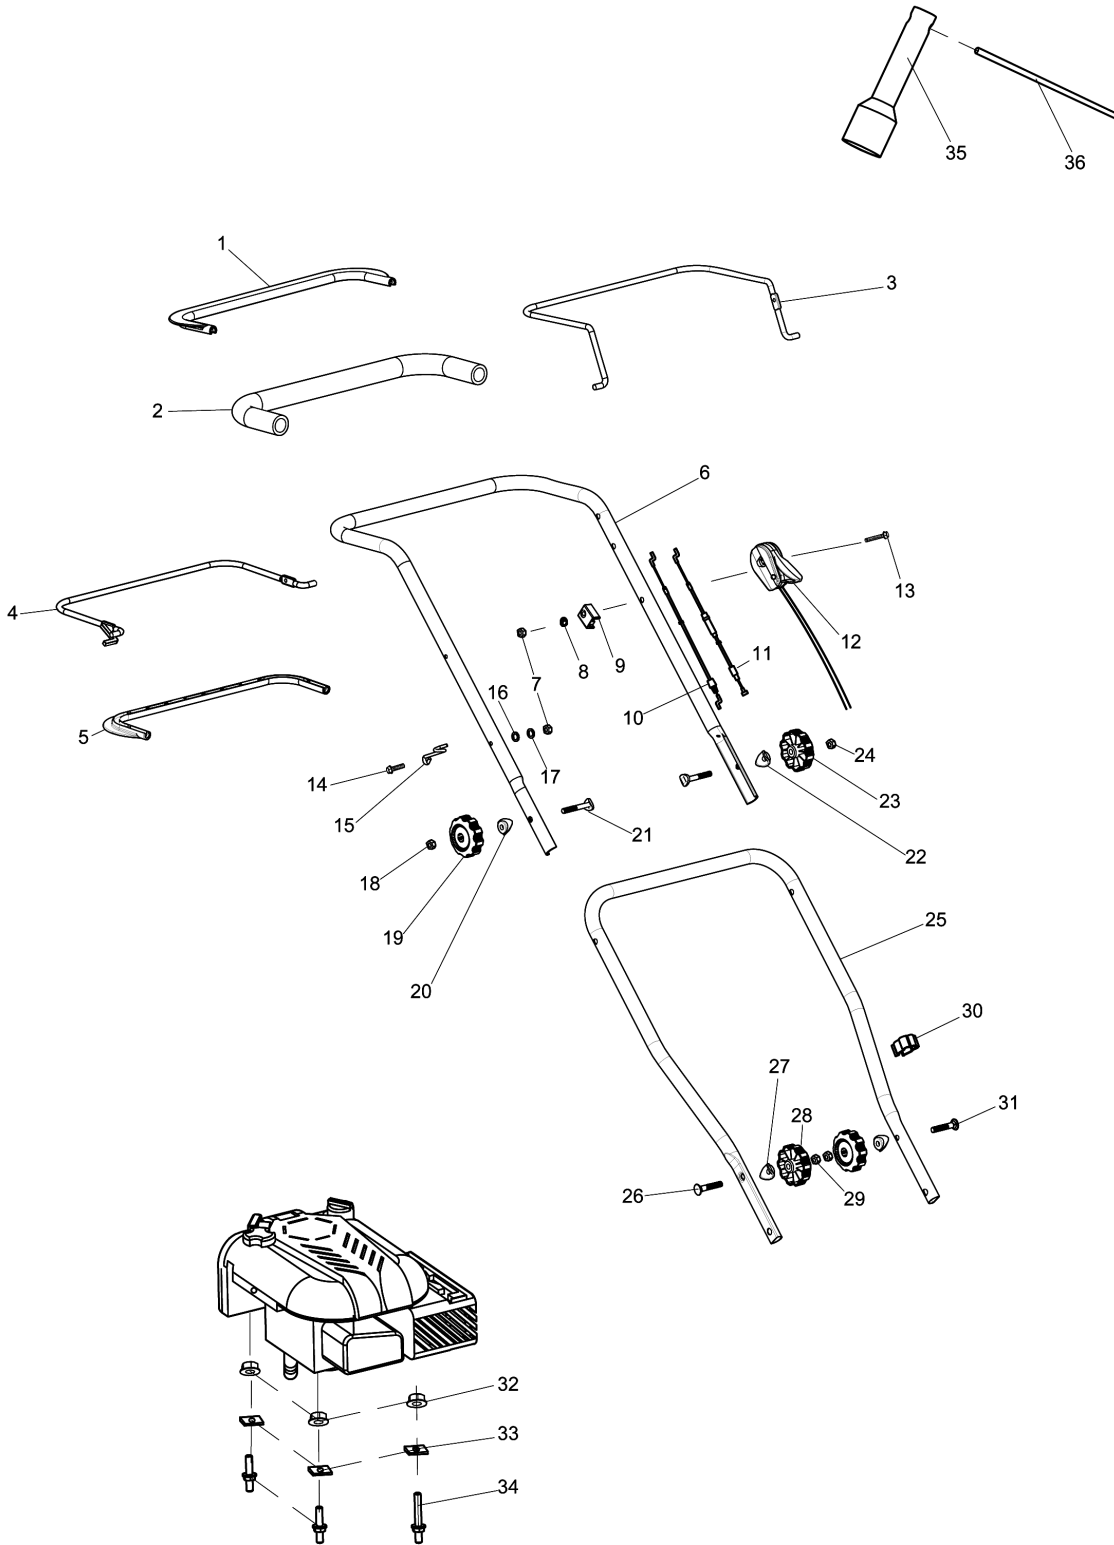

Model No.PLM5121N2 PETROL LAWN MOWER