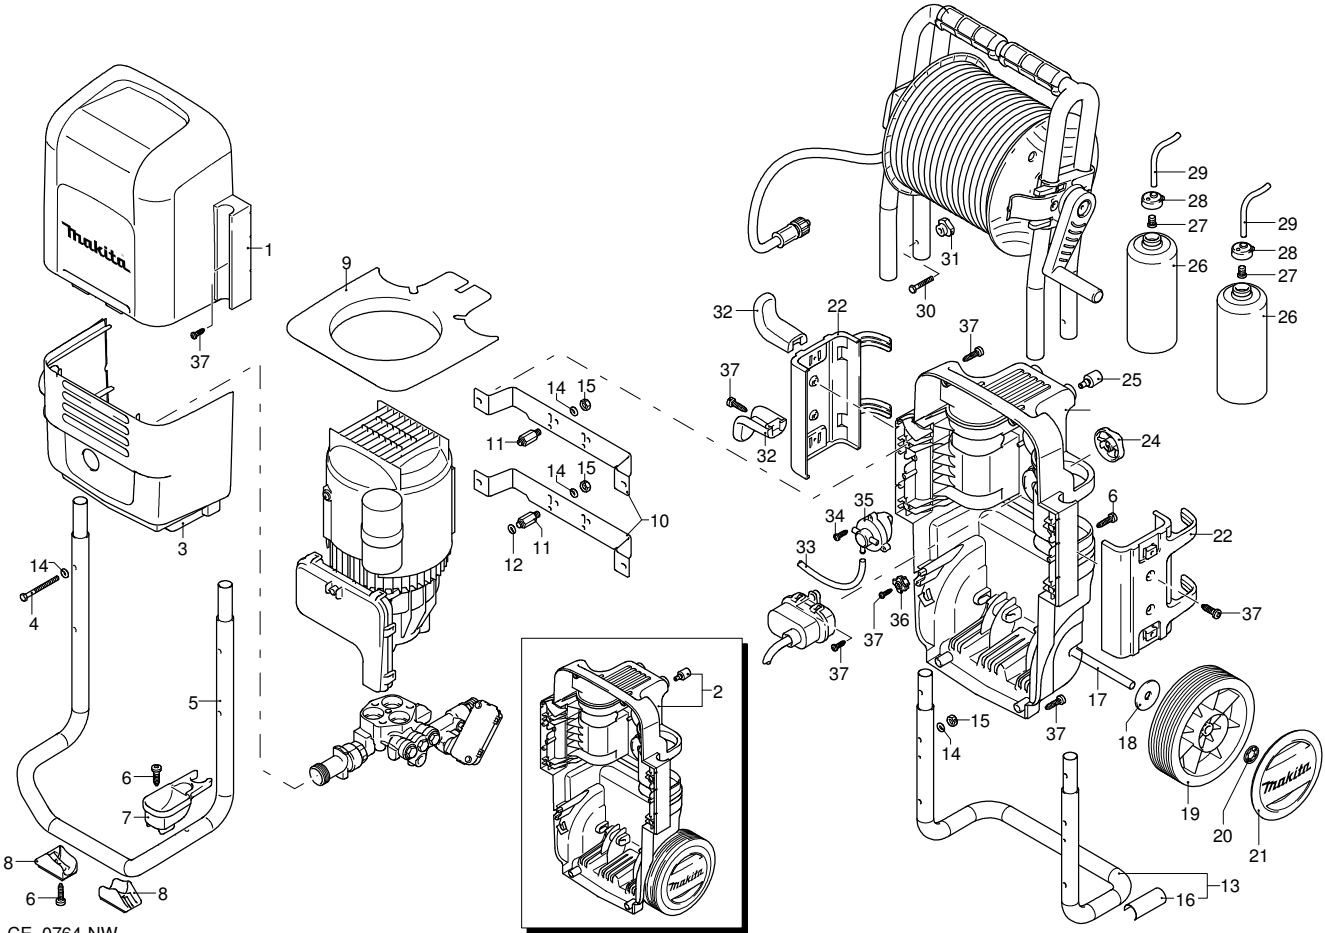

Model HW 140

Version:

Serial number:

Code: **13028**

07/12/2010

Validity	Pos.	Code	Description	Q
	1	3580020	Green casing	1
	2	3589000	Base assembly	1
	3	3580030	Green casing	1
	4	2320570	Screw	4
	5	3580070	Frame	1
	6	2060200	Screw	5
	7	3580250	Accessories carrier	1
	8	3580270	Support	2
	9	3580040	Support	1
	10	3580260	Support	2
	11	1462400	Stud bolt	4
	12	2900530	Spacer	2
	13	3580060	Frame	1
	14	480650	Washer	12
	15	480640	Nut	8
	16	3580370	Guard	2
	17	2180080	Axle	2
	18	1680890	Washer	2
	19	3580280	Wheel	2
	20	1680880	Washer	2
	21	3580170	Guard	2
	22	3580050	Accessories carrier	1
	23	3580010	Base	2
	24	2900220	Knob	2
	25	2180330	Rubber foot	2
	26	2180130	Tank	2
	27	2000230	Filter	2
	28	3580190	Plug	2
	29	3580300	Detergent hose	2
	30	50037	Screw	2
	31	50019	Knob	2
	32	2360090	Accessories carrier	2
	33	3580290	Detergent hose	1
	34	2000110	Screw	3
	35	3440190	Detergent regulator	1
	36	2600100	Cable gland	1
	37	2100300	Screw	15

UN_CE_0763-NW

Model HW 140

Version:

Serial number:

Code: **13028**

07/12/2010

Validity	Pos.	Code	Description	Q
	1	2909209	Box	1
	2	2900170	Bearing	1
	3	2900260	Wobble plate	1
	4	1780490	Bearing	1
	5	1460530	Oil seal	1
	6	2320830	Screw	4
	7	2900010	Pump body	1
	8	1460590	Bearing	1
	9	1460040	Shield	1
	10	1461200	Oil seal	1
	11	394280	O-ring	1
	12	1460370	Fan	1
	13	1460340	Conveyor	1
	14	1340280	Clamp	1
	15	1460460	Screw	2
	16	2900980	Capacitor	1
	17	1760450	Cable	1
	18	660170	O-ring	1
	19	2900750	Box	1
	20	1262400	Washer	1
	21	2020570	Screw	3
	22	2900760	Cover	1
	23	2022200	Fork	2
	24	2029753	TSS box assembly	1
	25	44111	Motor	1
	26	1680960	Washer	2