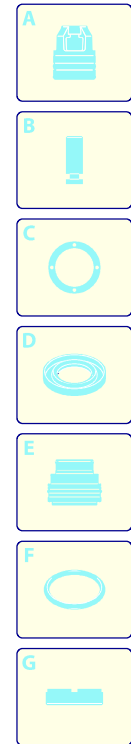

Model HW 140

Version:

Serial number:

Code: **13028**

07/12/2010

Validity	Pos.	Code	Description	Q
	1	3580020	Green casing	1
	2	3589000	Base assembly	1
	3	3580030	Green casing	1
	4	2320570	Screw	4
	5	3580070	Frame	1
	6	2060200	Screw	5
	7	3580250	Accessories carrier	1
	8	3580270	Support	2
	9	3580040	Support	1
	10	3580260	Support	2
	11	1462400	Stud bolt	4
	12	2900530	Spacer	2
	13	3580060	Frame	1
	14	480650	Washer	12
	15	480640	Nut	8
	16	3580370	Guard	2
	17	2180080	Axle	2
	18	1680890	Washer	2
	19	3580280	Wheel	2
	20	1680880	Washer	2
	21	3580170	Guard	2
	22	3580050	Accessories carrier	1
	23	3580010	Base	2
	24	2900220	Knob	2
	25	2180330	Rubber foot	2
	26	2180130	Tank	2
	27	2000230	Filter	2
	28	3580190	Plug	2
	29	3580300	Detergent hose	2
	30	50037	Screw	2
	31	50019	Knob	2
	32	2360090	Accessories carrier	2
	33	3580290	Detergent hose	1
	34	2000110	Screw	3
	35	3440190	Detergent regulator	1
	36	2600100	Cable gland	1
	37	2100300	Screw	15

UN_CE_0763-NW

Model HW 140

Version:

Serial number:

Code: **13028**

07/12/2010

Validity	Pos.	Code	Description	Q
	1	2909209	Box	1
	2	2900170	Bearing	1
	3	2900260	Wobble plate	1
	4	1780490	Bearing	1
	5	1460530	Oil seal	1
	6	2320830	Screw	4
	7	2900010	Pump body	1
	8	1460590	Bearing	1
	9	1460040	Shield	1
	10	1461200	Oil seal	1
	11	394280	O-ring	1
	12	1460370	Fan	1
	13	1460340	Conveyor	1
	14	1340280	Clamp	1
	15	1460460	Screw	2
	16	2900980	Capacitor	1
	17	1760450	Cable	1
	18	660170	O-ring	1
	19	2900750	Box	1
	20	1262400	Washer	1
	21	2020570	Screw	3
	22	2900760	Cover	1
	23	2022200	Fork	2
	24	2029753	TSS box assembly	1
	25	44111	Motor	1
	26	1680960	Washer	2