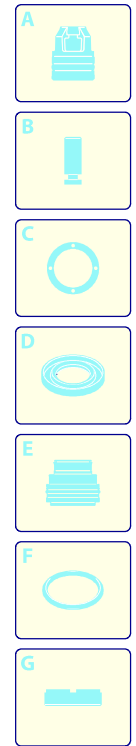

Model HW 140

Version:

Serial number:

Code: **13028**

07/12/2010

Validity	Pos.	Code	Description	Q
	1	3580360	Pipe	1
	2	3600260	Fitting	1
	3	820510	O-ring	1
	4	1470390	Washer	4
	5	3580330	Screw	4
	6	3580150	Bracket	1
	7	2100300	Screw	6
	8	480890	Ring	1
	9	3600220	Fitting	1
	10	390080	O-ring	2
	11	3580340	Hub pin	1
	12	3580160	Bracket	2
	13	480640	Nut	4
	14	2360230	Plate	2
	15	380420	Ring	2
	16	3083550	Pipe	1
	17	3580120	Spacer	2
	18	2021780	Screw	8
	19	3580350	Hub pin	1
	20	3580130	Hook	1
	21	3580140	Bracket	1
	22	2360360	Screw	1
	23	2360150	Lever	1
	24	3580080	Frame	1
	25	3580180	Knob	2
	26	3580090	Knob	2
	27	42581	Hose reel assembly	1