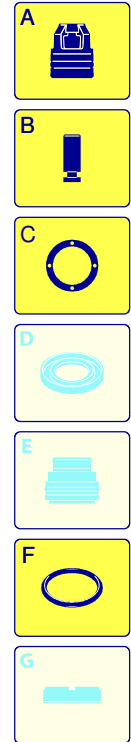

Model HW 140

Version:

Serial number:

Code: **13028**

07/12/2010

Validity	Pos.	Code	Description	Q
	1	3580020	Green casing	1
	2	3589000	Base assembly	1
	3	3580030	Green casing	1
	4	2320570	Screw	4
	5	3580070	Frame	1
	6	2060200	Screw	5
	7	3580250	Accessories carrier	1
	8	3580270	Support	2
	9	3580040	Support	1
	10	3580260	Support	2
	11	1462400	Stud bolt	4
	12	2900530	Spacer	2
	13	3580060	Frame	1
	14	480650	Washer	12
	15	480640	Nut	8
	16	3580370	Guard	2
	17	2180080	Axle	2
	18	1680890	Washer	2
	19	3580280	Wheel	2
	20	1680880	Washer	2
	21	3580170	Guard	2
	22	3580050	Accessories carrier	1
	23	3580010	Base	2
	24	2900220	Knob	2
	25	2180330	Rubber foot	2
	26	2180130	Tank	2
	27	2000230	Filter	2
	28	3580190	Plug	2
	29	3580300	Detergent hose	2
	30	50037	Screw	2
	31	50019	Knob	2
	32	2360090	Accessories carrier	2
	33	3580290	Detergent hose	1
	34	2000110	Screw	3
	35	3440190	Detergent regulator	1
	36	2600100	Cable gland	1
	37	2100300	Screw	15

Model HW 140

Version:

Serial number:

Code: **13028**

07/12/2010

Validity	Pos.	Code	Description	Q
	1	1980740	Plug	1
	2	2900430	Head	1
	3	800220	Screw	3
	4	820510	O-ring	4
	5	3580320	Fitting	1
	6	740290	O-ring	6
	7	2440200	Extension	1
	8	480480	O-ring	1
	9	2849051	Valve	6
	10	2200141	Water seal	6
	11	770590	O-ring	3
	12	2840550	Bushing	3
	13	2840540	Bushing	3
	14	1683500	Oil seal	3
	15	2900500	Screw	4
	16	2900020	Piston guide	1
	17	2901170	Spring	3
	18	2840530	Piston	3
	19	2840050	Ring	3
	20	2840130	Plug	3
	21	2840470	Screw	1
	22	2909005	Spring assembly	1
	23	1120680	O-ring	1
	24	2900120	Fitting	1
	25	2900130	Plug	1
	26	1560520	Spring	1
	27	1250280	Ball	1
	28	480480	O-ring	1
	29	1982520	Hose tail	1
	30	3040270	O-ring	1
	31	3082130	Water coupling kit	1
	32	40086	Fitting	1
	33	2909134	Head assembly	1
	34	2901060	Injector	1
	35	2440230	O-ring	1
	36	800560	O-ring	2
	37	1080091	Spring	1
	38	2901070	Shutter	1
	39	1460430	O-ring	1
	A	2233	Valve kit	1
	B	2313	Piston kit	1
	C	42124	Oil seal kit	1
	F	42438	Gasket kit	1