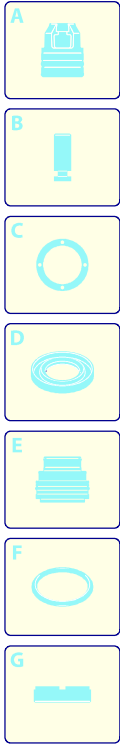

Model HW 140

Version:

Serial number:

Code: **13028**

07/12/2010

Validity	Pos.	Code	Description	Q
	1	3580020	Green casing	1
	2	3589000	Base assembly	1
	3	3580030	Green casing	1
	4	2320570	Screw	4
	5	3580070	Frame	1
	6	2060200	Screw	5
	7	3580250	Accessories carrier	1
	8	3580270	Support	2
	9	3580040	Support	1
	10	3580260	Support	2
	11	1462400	Stud bolt	4
	12	2900530	Spacer	2
	13	3580060	Frame	1
	14	480650	Washer	12
	15	480640	Nut	8
	16	3580370	Guard	2
	17	2180080	Axle	2
	18	1680890	Washer	2
	19	3580280	Wheel	2
	20	1680880	Washer	2
	21	3580170	Guard	2
	22	3580050	Accessories carrier	1
	23	3580010	Base	2
	24	2900220	Knob	2
	25	2180330	Rubber foot	2
	26	2180130	Tank	2
	27	2000230	Filter	2
	28	3580190	Plug	2
	29	3580300	Detergent hose	2
	30	50037	Screw	2
	31	50019	Knob	2
	32	2360090	Accessories carrier	2
	33	3580290	Detergent hose	1
	34	2000110	Screw	3
	35	3440190	Detergent regulator	1
	36	2600100	Cable gland	1
	37	2100300	Screw	15

Model HW 140

Version:

Serial number:

Code: **13028**

07/12/2010

Validity	Pos.	Code	Description	Q
	1	1980740	Plug	1
	2	2900430	Head	1
	3	800220	Screw	3
	4	820510	O-ring	4
	5	3580320	Fitting	1
	6	740290	O-ring	6
	7	2440200	Extension	1
	8	480480	O-ring	1
	9	2849051	Valve	6
	10	2200141	Water seal	6
	11	770590	O-ring	3
	12	2840550	Bushing	3
	13	2840540	Bushing	3
	14	1683500	Oil seal	3
	15	2900500	Screw	4
	16	2900020	Piston guide	1
	17	2901170	Spring	3
	18	2840530	Piston	3
	19	2840050	Ring	3
	20	2840130	Plug	3
	21	2840470	Screw	1
	22	2909005	Spring assembly	1
	23	1120680	O-ring	1
	24	2900120	Fitting	1
	25	2900130	Plug	1
	26	1560520	Spring	1
	27	1250280	Ball	1
	28	480480	O-ring	1
	29	1982520	Hose tail	1
	30	3040270	O-ring	1
	31	3082130	Water coupling kit	1
	32	40086	Fitting	1
	33	2909134	Head assembly	1
	34	2901060	Injector	1
	35	2440230	O-ring	1
	36	800560	O-ring	2
	37	1080091	Spring	1
	38	2901070	Shutter	1
	39	1460430	O-ring	1
	A	2233	Valve kit	1
	B	2313	Piston kit	1
	C	42124	Oil seal kit	1
	F	42438	Gasket kit	1