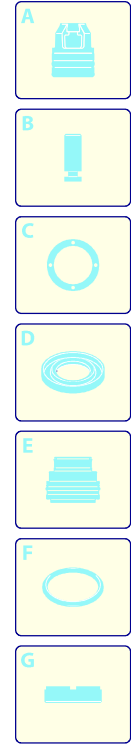

Validity	Pos.	Code	Description	Q
	1	41154	Gun	1
	2	40246	Lance+lance head	1
	3	40167	Lance+rotopower	1