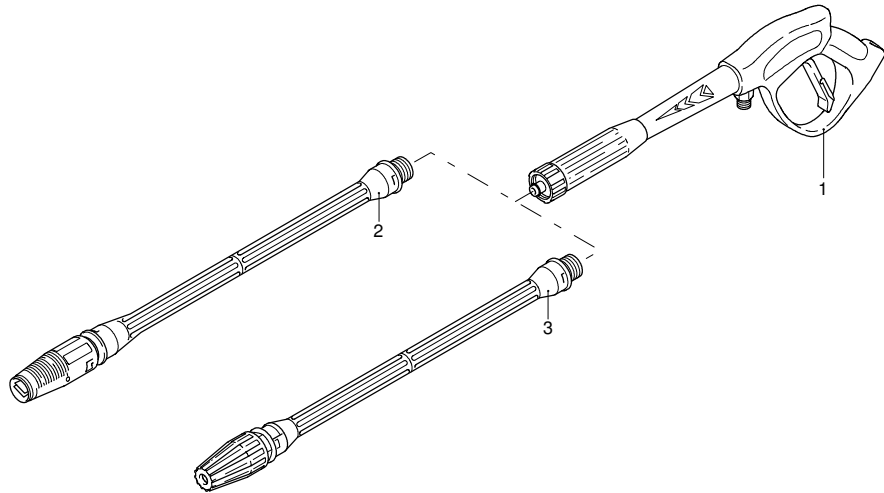

Validity	Pos.	Code	Description	Q
	1	41154	Gun	1
	2	40246	Lance+lance head	1
	3	40167	Lance+rotopower	1