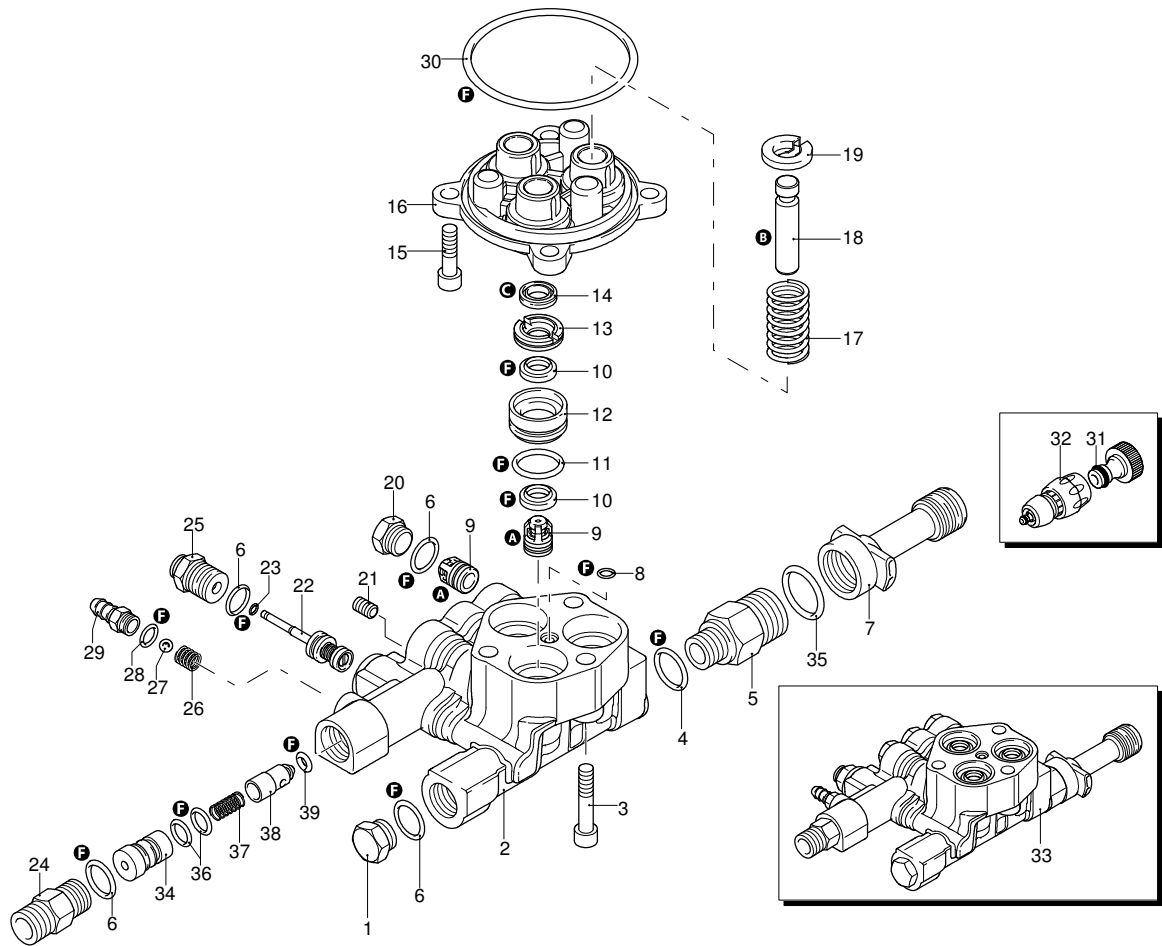

Validity	Pos.	Code	Description	Q
	1	1980740	Plug	1
	2	2900430	Head	1
	3	800220	Screw	3
	4	820510	O-ring	4
	5	3580320	Fitting	1
	6	740290	O-ring	6
	7	2440200	Extension	1
	8	480480	O-ring	1
	9	2849051	Valve	6
	10	2200141	Water seal	6
	11	770590	O-ring	3
	12	2840550	Bushing	3
	13	2840540	Bushing	3
	14	1683500	Oil seal	3
	15	2900500	Screw	4
	16	2900020	Piston guide	1
	17	2901170	Spring	3
	18	2840530	Piston	3
	19	2840050	Ring	3
	20	2840130	Plug	3
	21	2840470	Screw	1
	22	2909005	Spring assembly	1
	23	1120680	O-ring	1
	24	2900120	Fitting	1
	25	2900130	Plug	1
	26	1560520	Spring	1
	27	1250280	Ball	1
	28	480480	O-ring	1
	29	1982520	Hose tail	1
	30	3040270	O-ring	1
	31	3082130	Water coupling kit	1
	32	40086	Fitting	1
	33	2909134	Head assembly	1
	34	2901060	Injector	1
	35	2440230	O-ring	1
	36	800560	O-ring	2
	37	1080091	Spring	1
	38	2901070	Shutter	1
	39	1460430	O-ring	1
	A	2233	Valve kit	1
	B	2313	Piston kit	1
	C	42124	Oil seal kit	1
	F	42438	Gasket kit	1

UN_CE_0763-NW