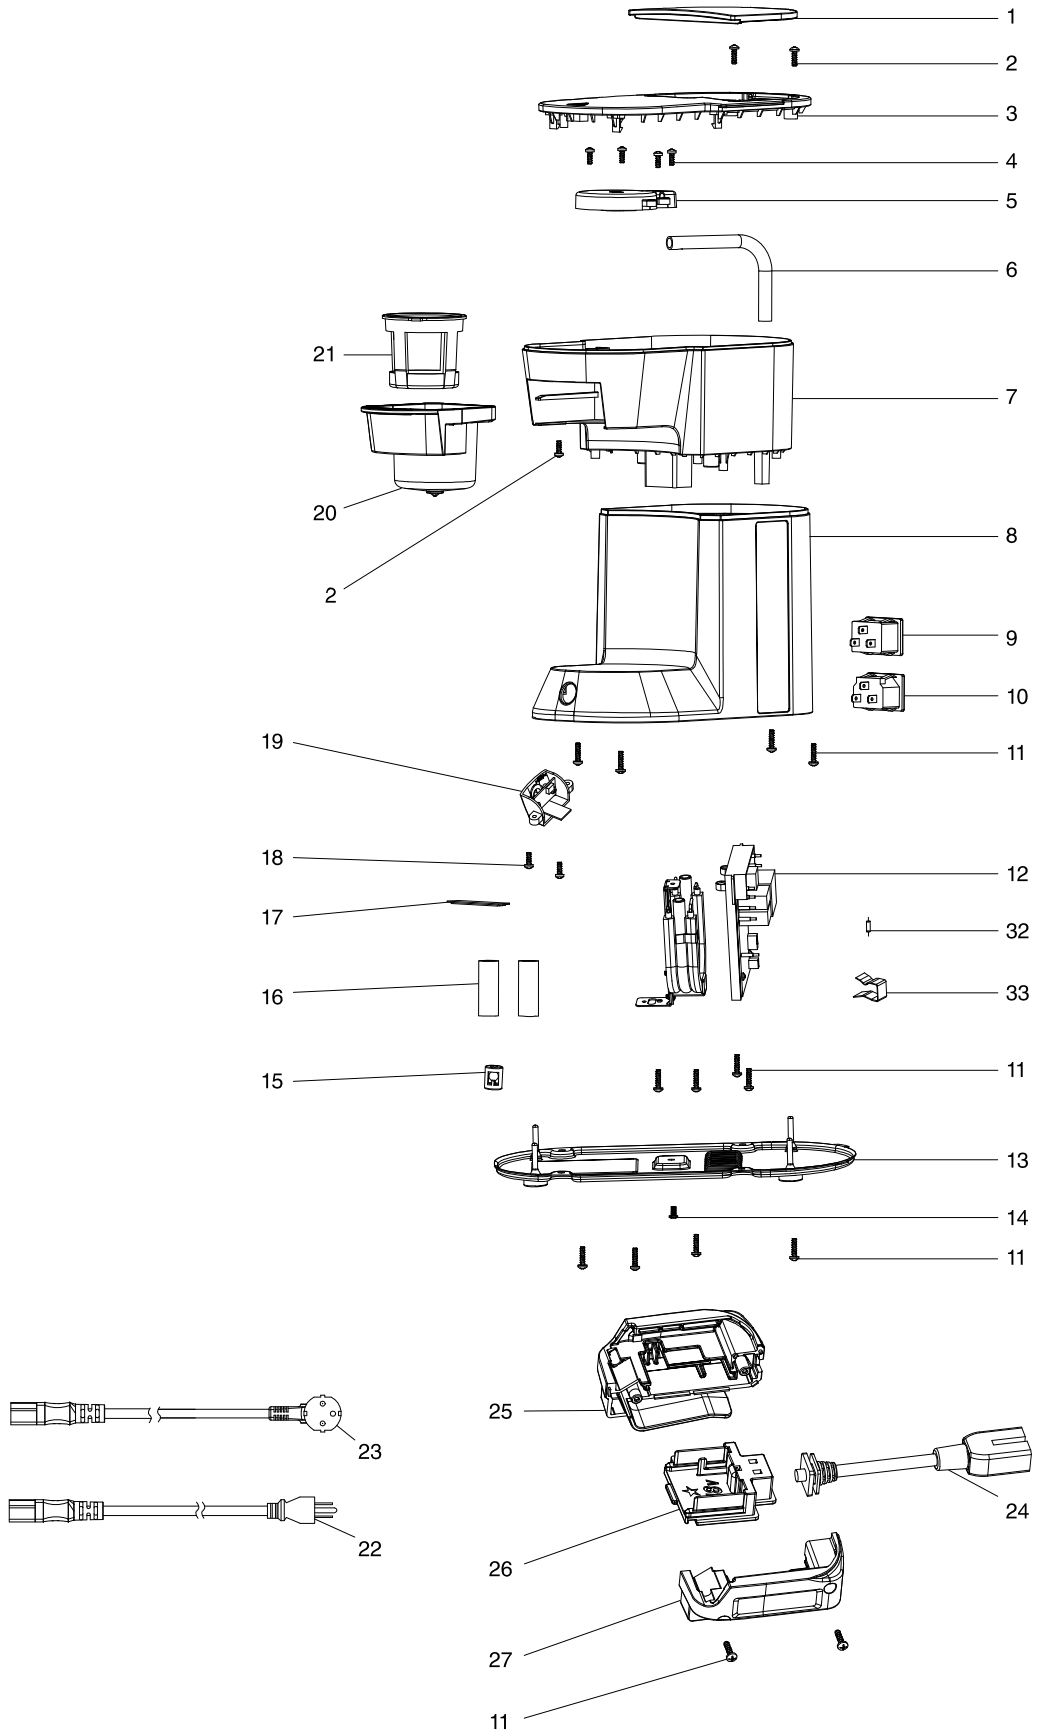

Model No. DCM500 CORDLESS COFFEE MAKER

Model No. DCM500 CORDLESS COFFEE MAKER

Item	Parts No.	Description	I/C	Qty	N/O	Opt. 1	Opt. 2	Note
001	BE00000001	LID OF WATER TANK		1				
002	BE00000002	SELF-TAPPING SCREW ST3*12		3				
003	BE00000003	UPPER COVER		1				
004	BE00000004	SELF-TAPPING SCREW ST3*8		4				
005	BE00000005	SHOWER COVER		1				
006	BE00000006	PP TUBE		1				
007	BE00000007	UPPER HOUSING		1				
008	BE00000008	LOWER HOUSING		1				
009	BE00000009	DC SOCKET		1				
010	BE00000010	AC SOCKET		1				
011	BE00000011	BLACK ZINC SELF-TAPPING SCREW		14				
012	BE00000013	H PCB HEATING ELEMENT ASS		1				
013	BE00000014	BOTTOM COVER ASS		1				
014	BE00000015	MACHINE SCREW		1				
015	BE00000016	ONE-WAY VALVE ASS		1				
016	BE00000017	INLET WATER TUBE		2				
018	BE00000018	BLACK ZINC SELF-TAPPING SCREW		7				
019	BE00000019	PRESS KEY BOARD ASS		1				
020	BE00000020	DRAWER		1				
021	BE00000021	FILTER		1				
023	BE00000023	EU AC POWER CORD		1				
024	BE00000024	DC POWER CORD		1				
025	BE00000025	LEFT COVER OF BATTERY BOX		1				
026	BE00000026	TERMINAL		1				
027	BE00000027	RIGHT COVER OF BATTERY BOX		1				
032	BE00000032	NTC		1				
033	BE00000033	SNAP RING		1				