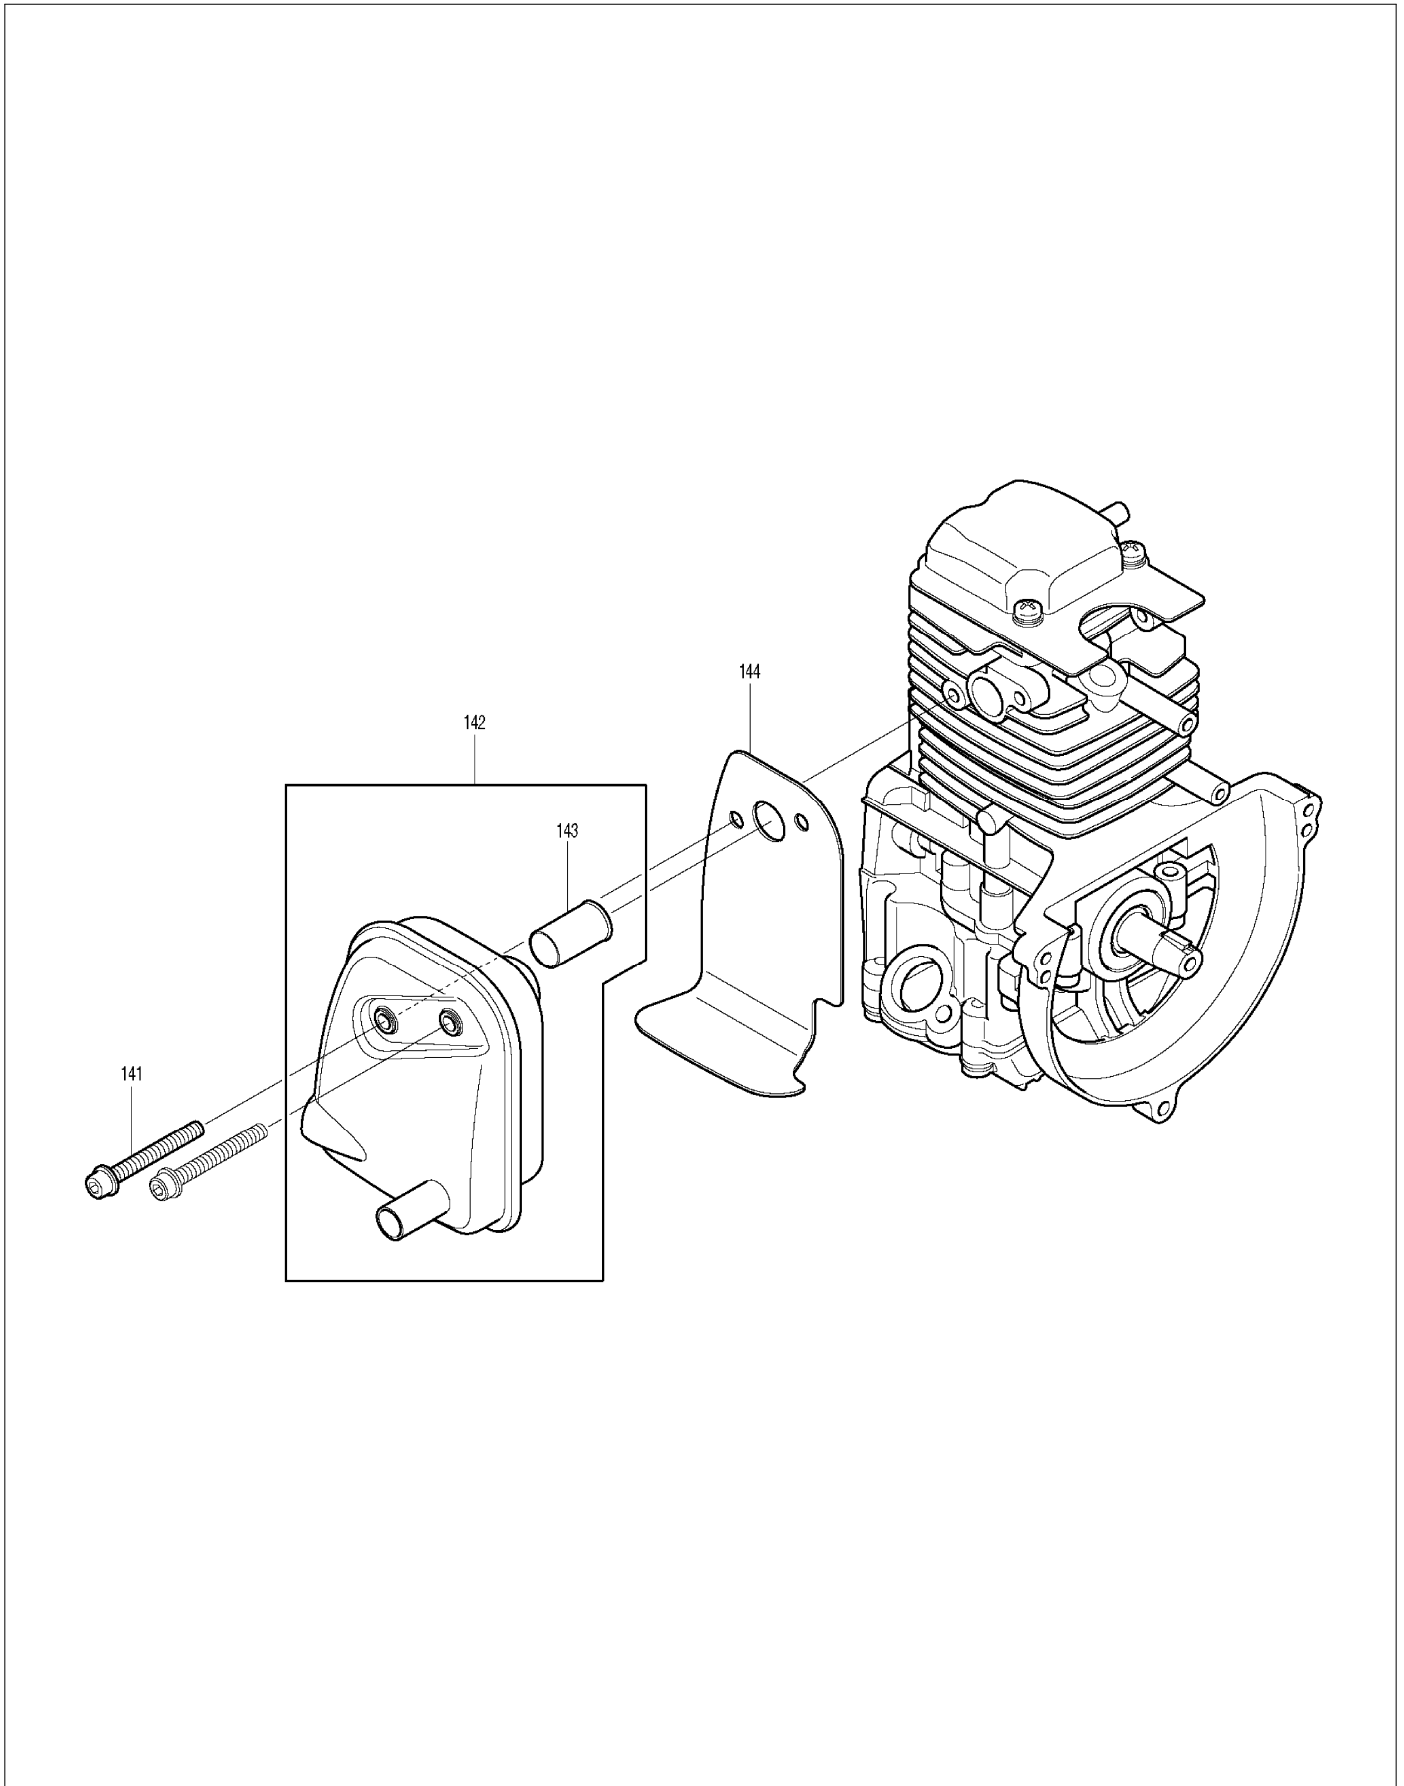

SERVICE DRAWING

MODEL NO. BHX2500