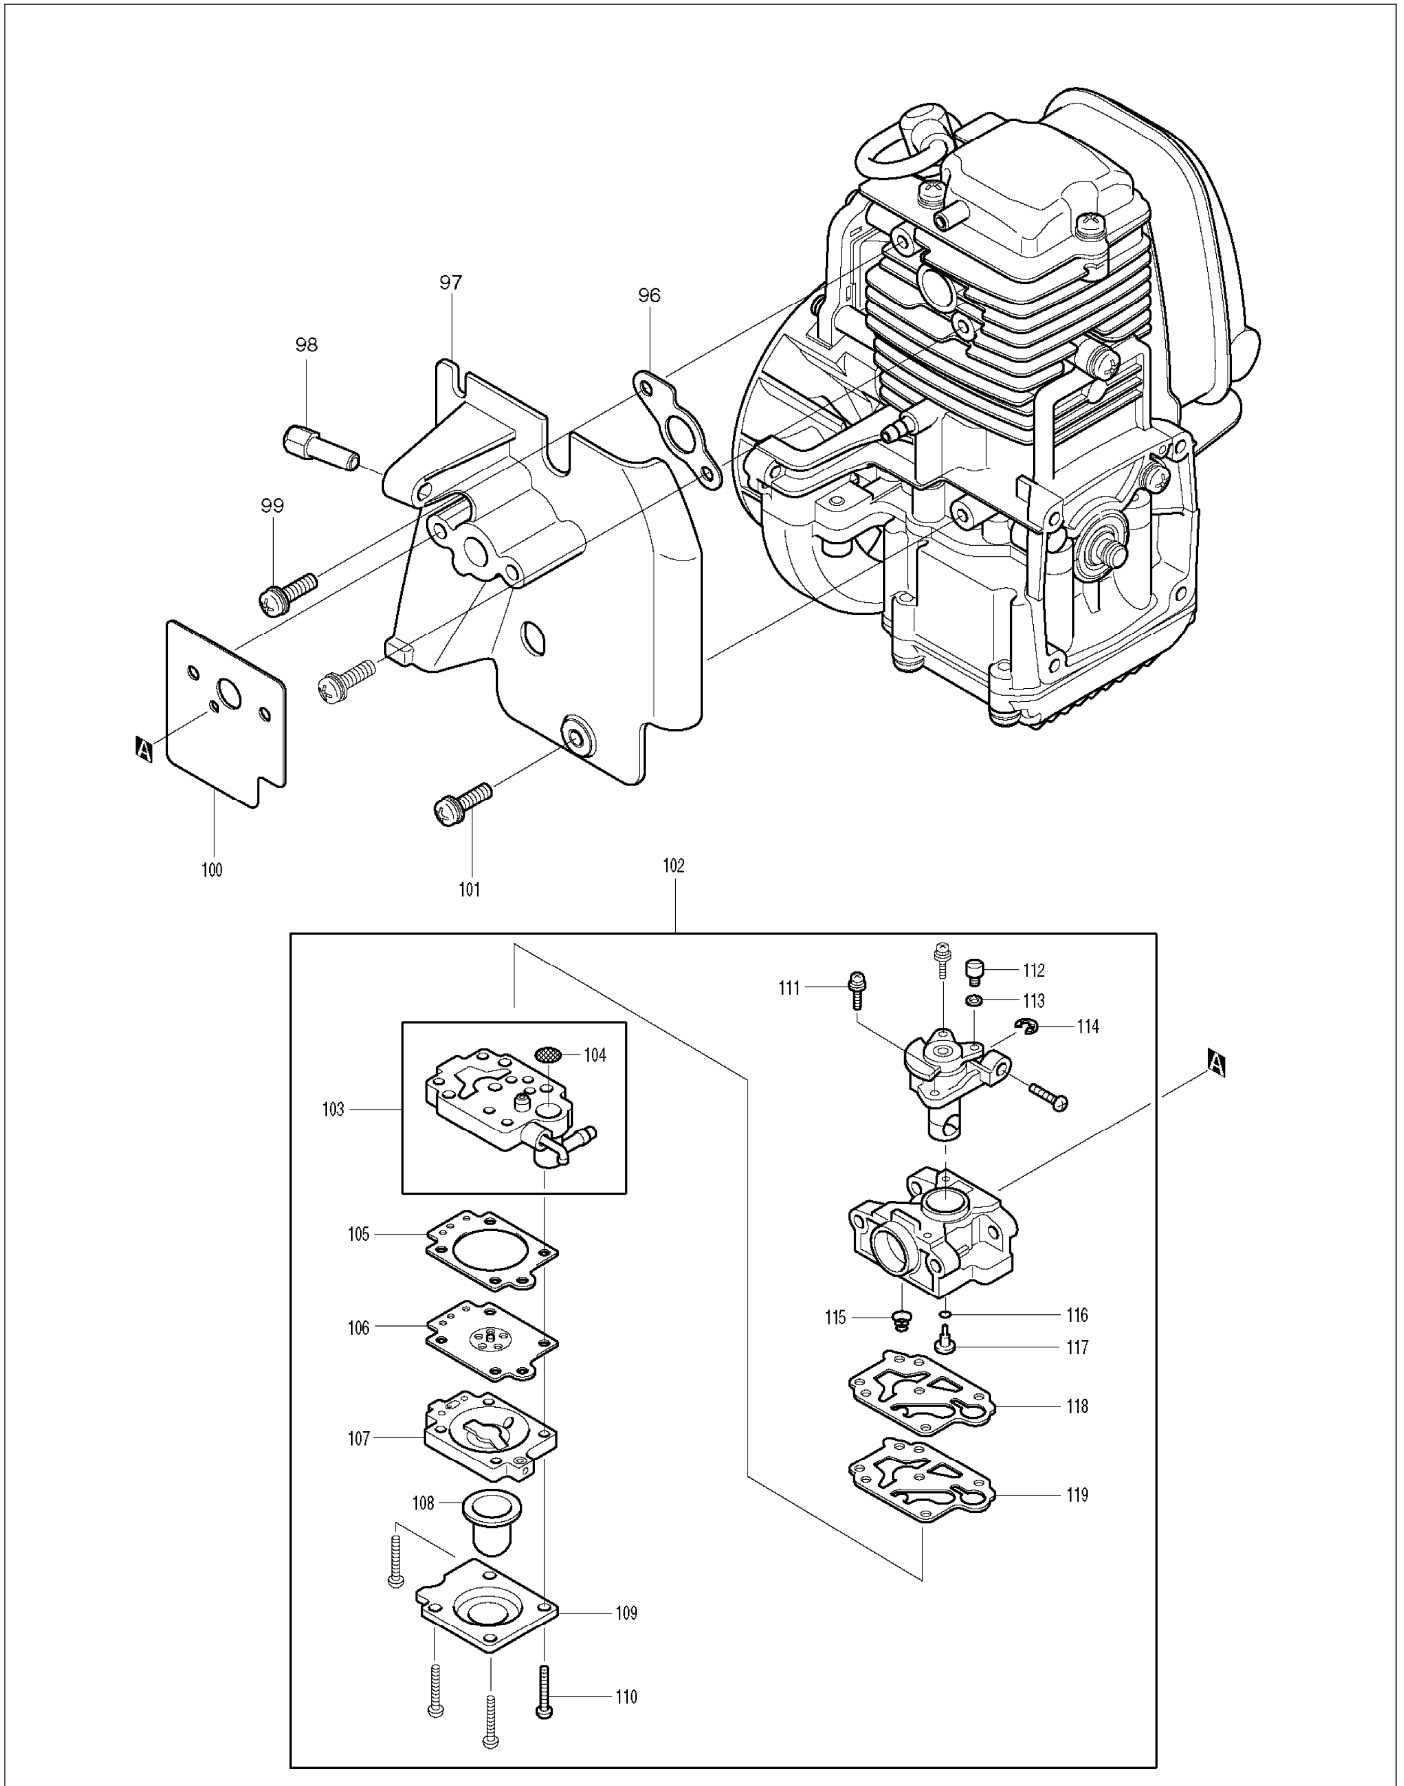

SERVICE DRAWING

MODEL NO. BHX2500