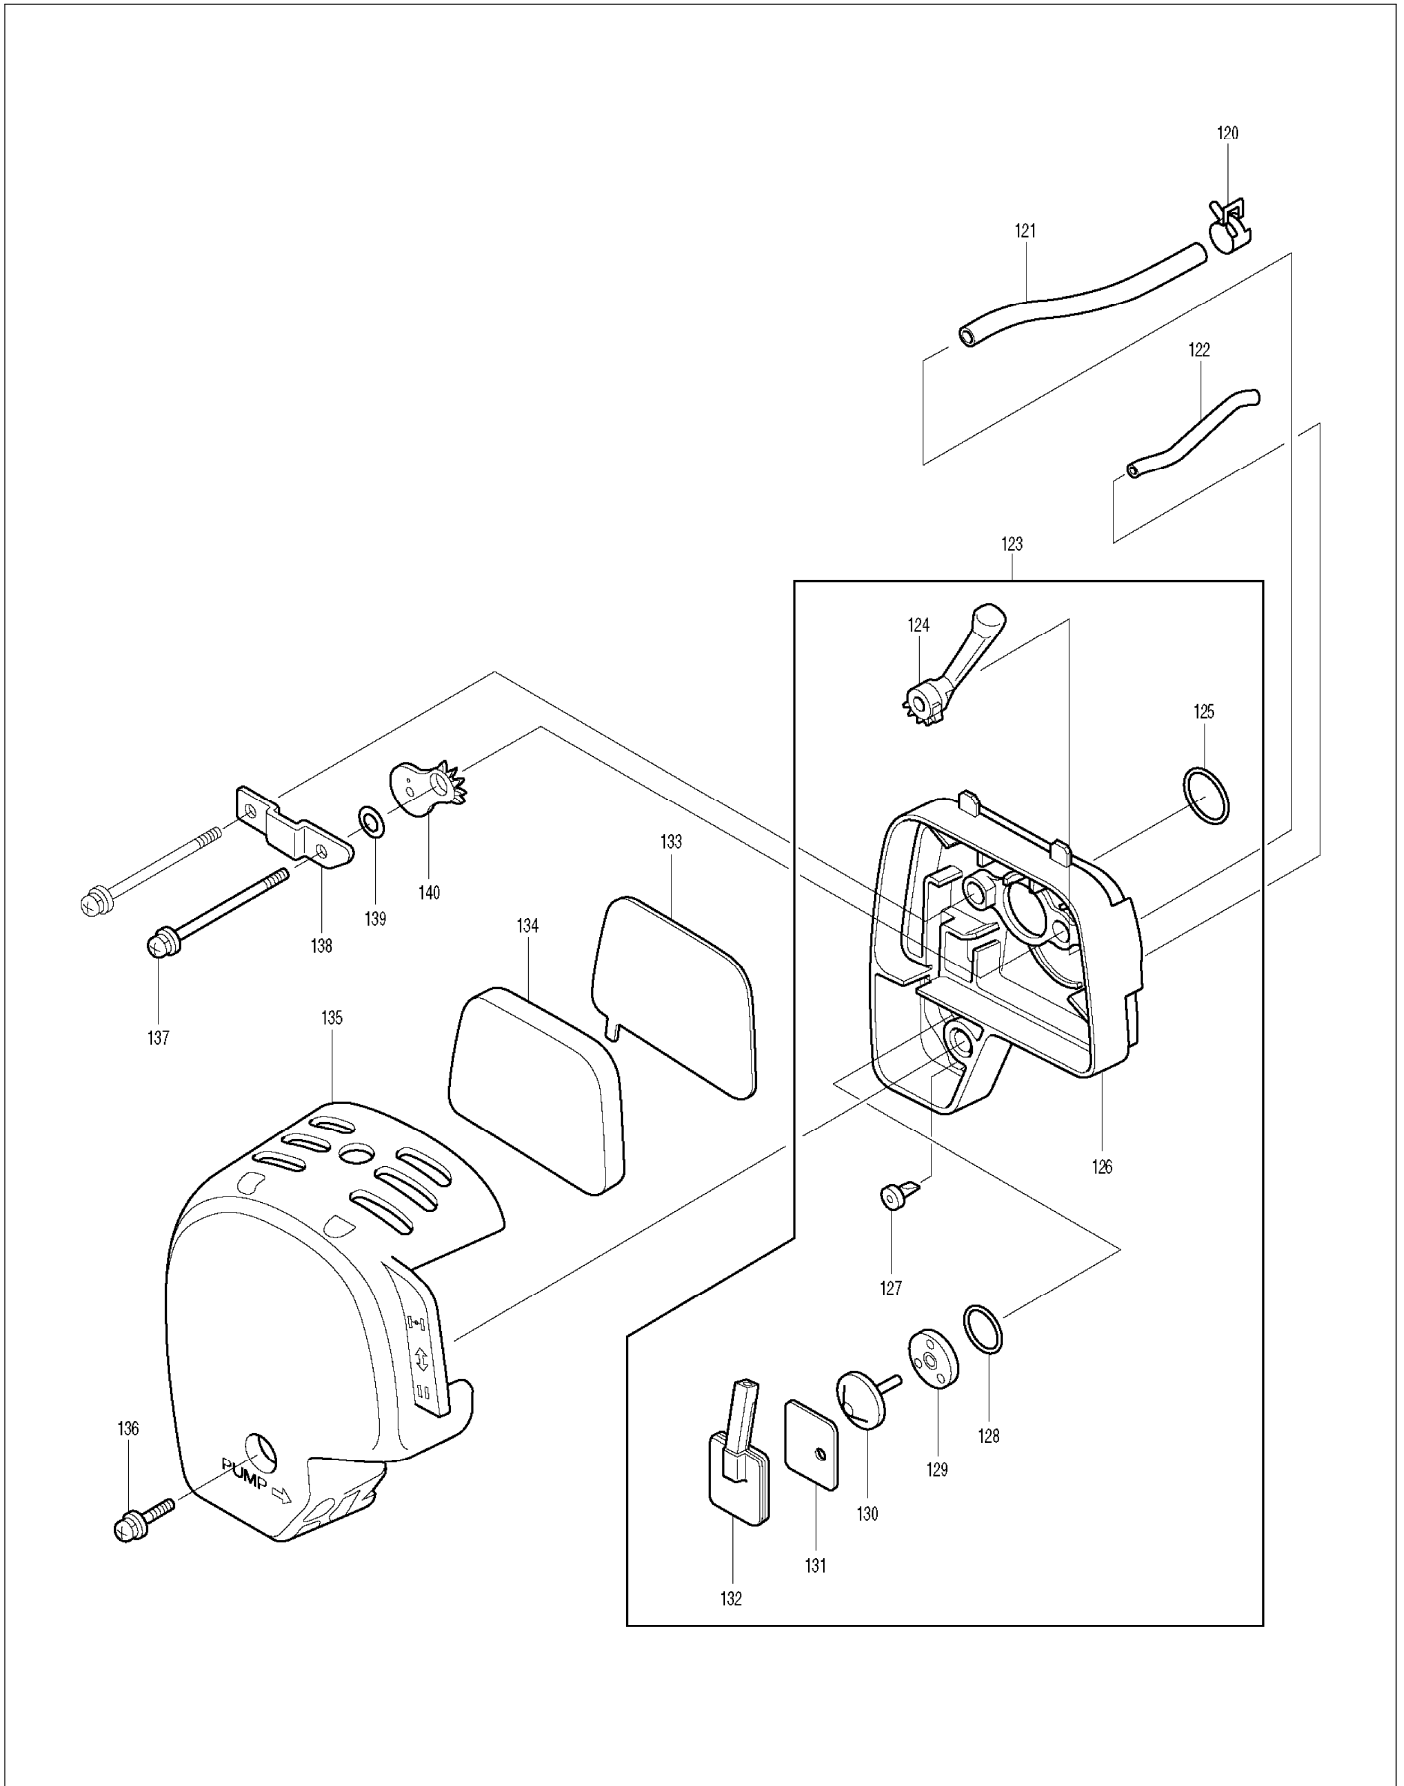

SERVICE DRAWING

MODEL NO. BHX2500