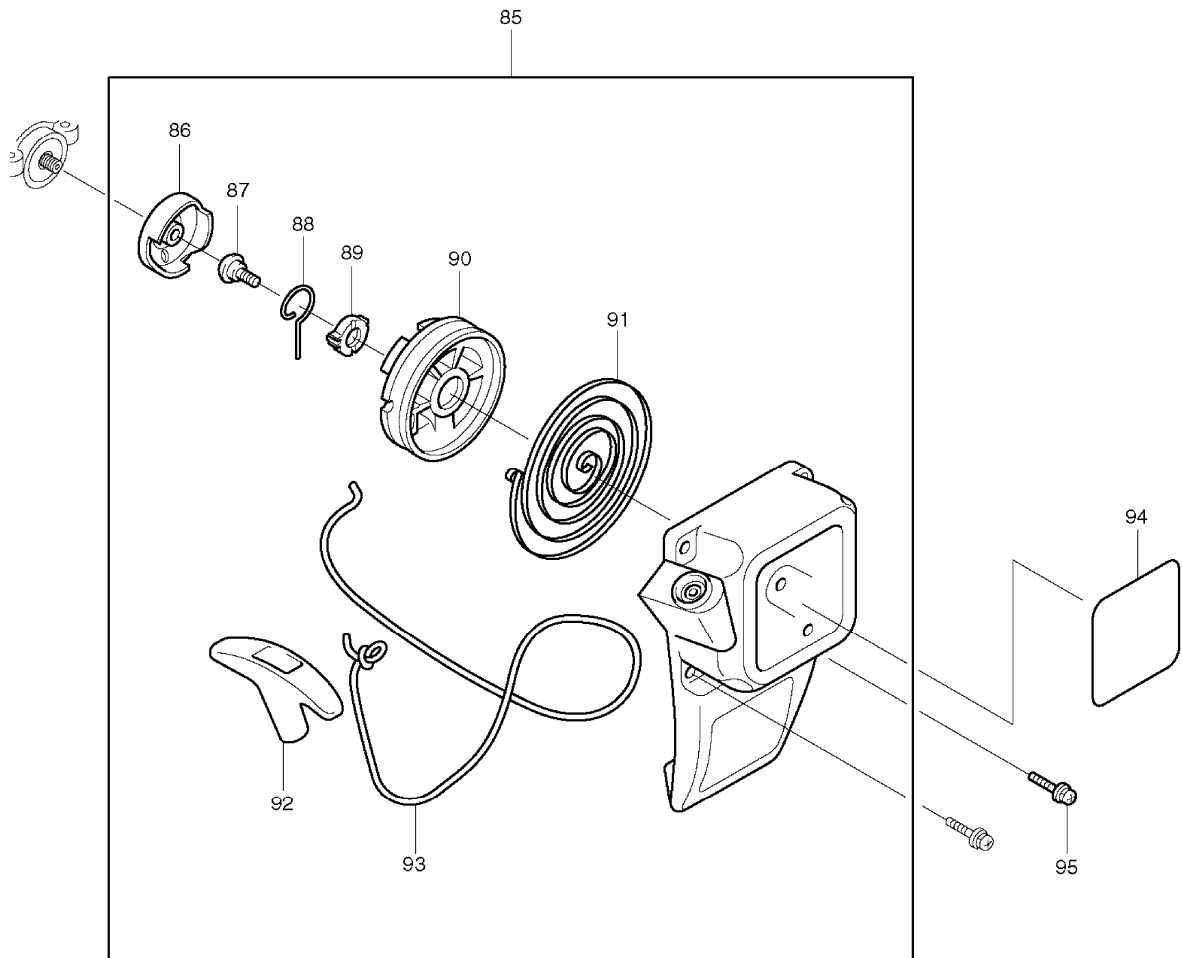

SERVICE DRAWING

MODEL NO. BHX2500