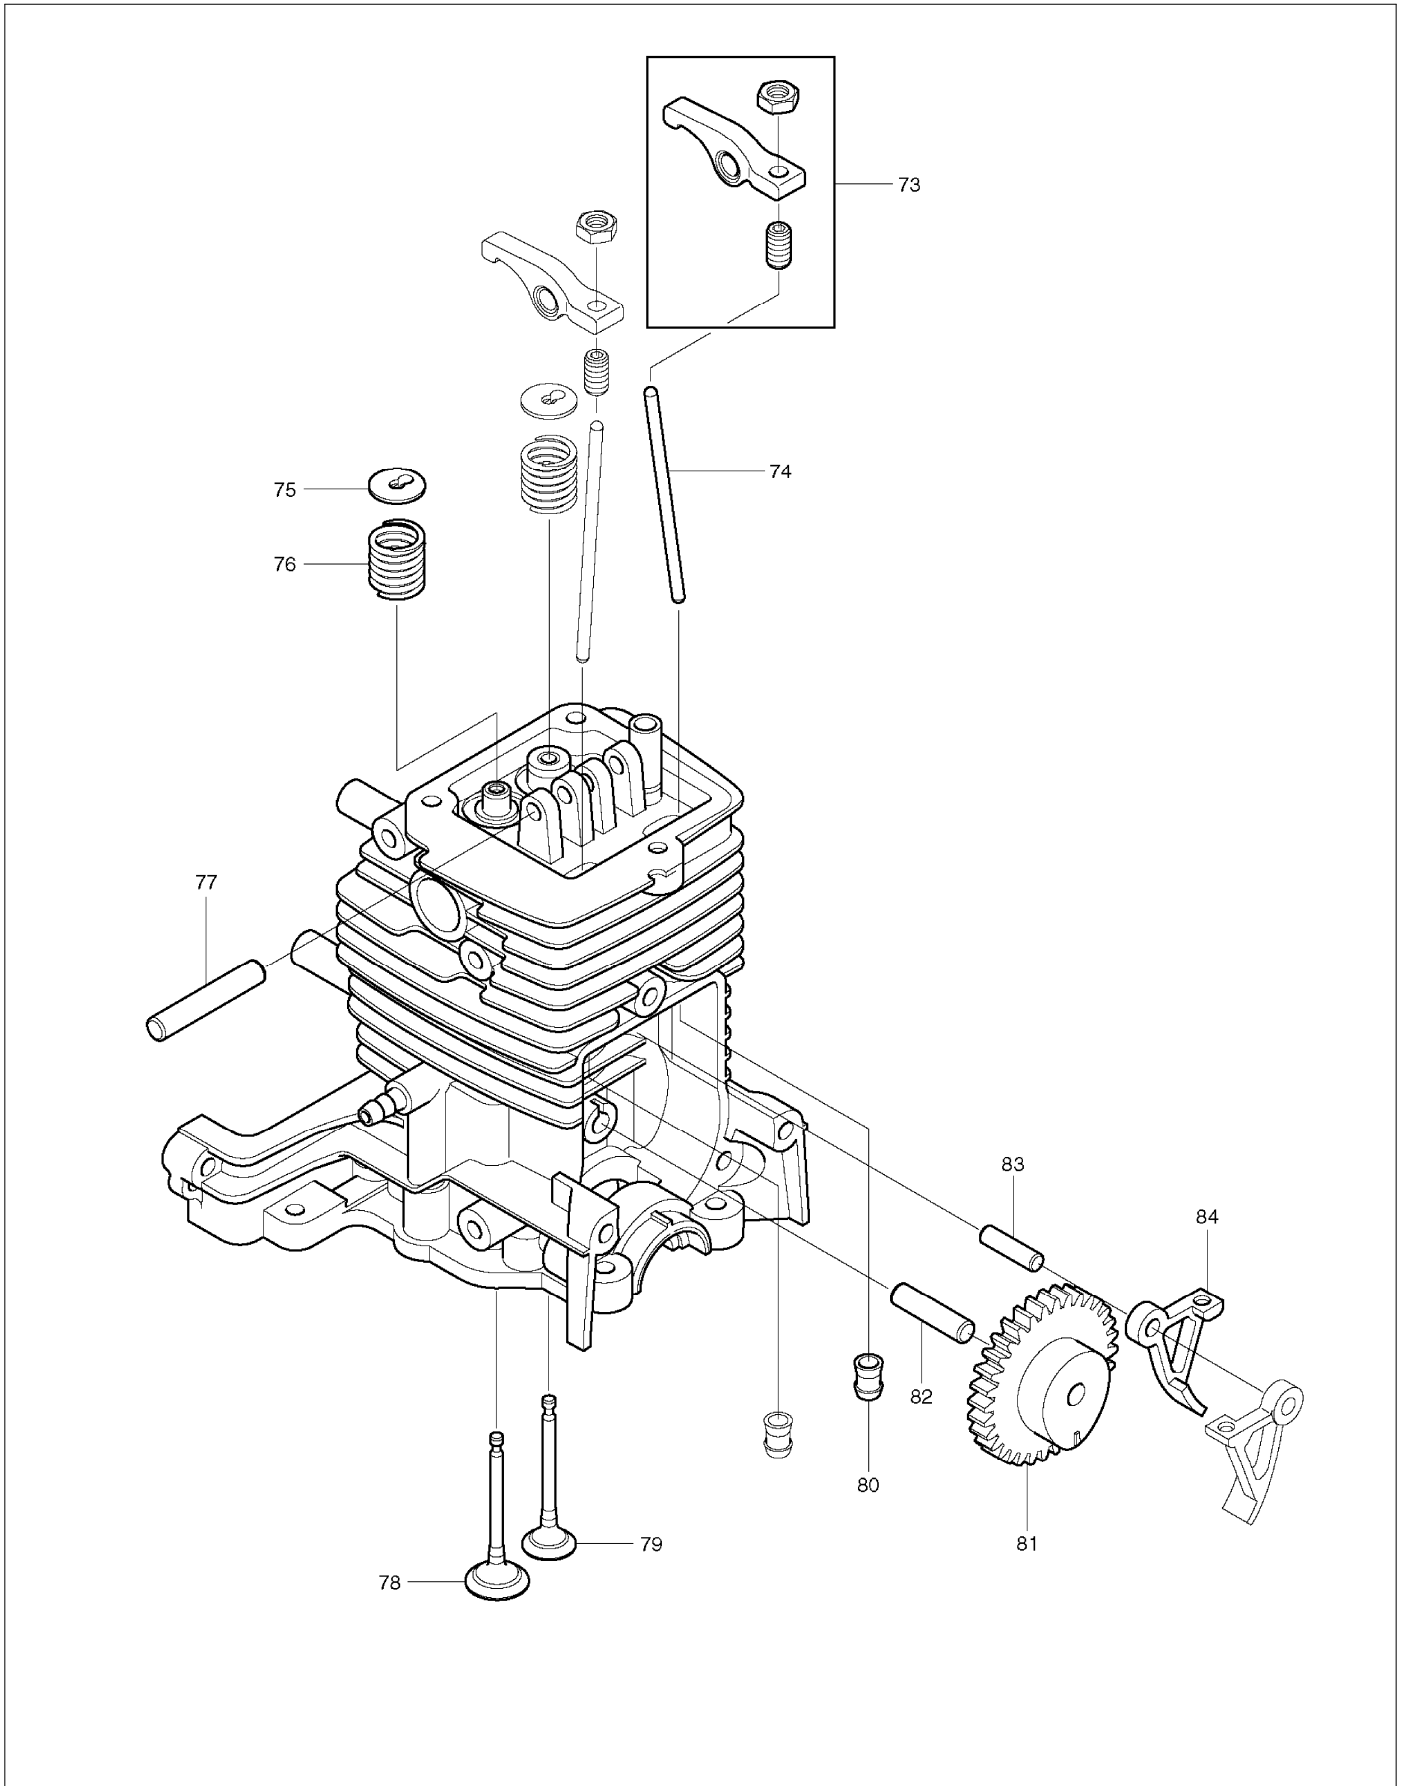

SERVICE DRAWING

MODEL NO. BHX2500