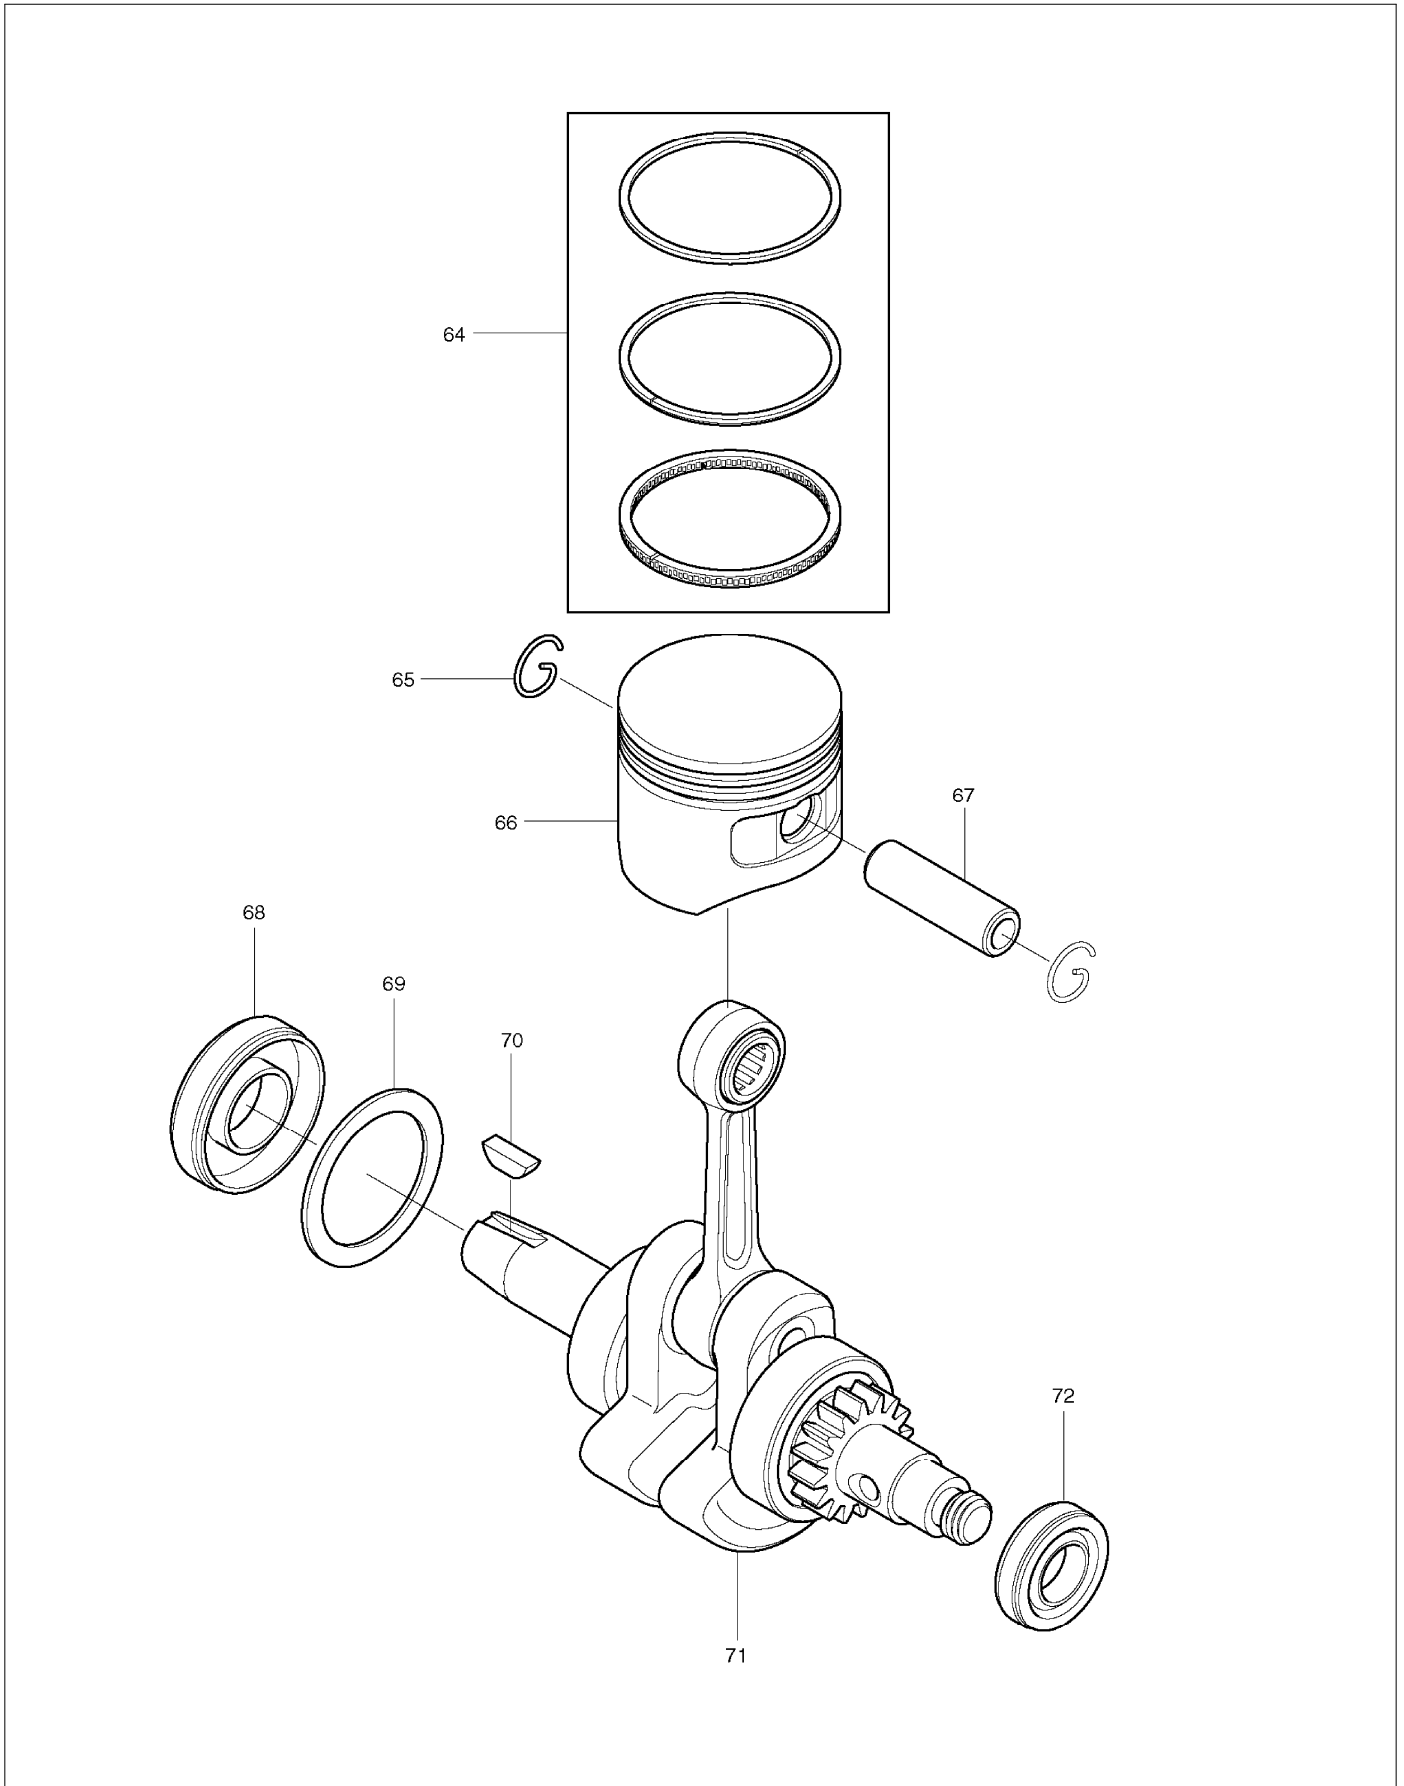

SERVICE DRAWING

MODEL NO. BHX2500