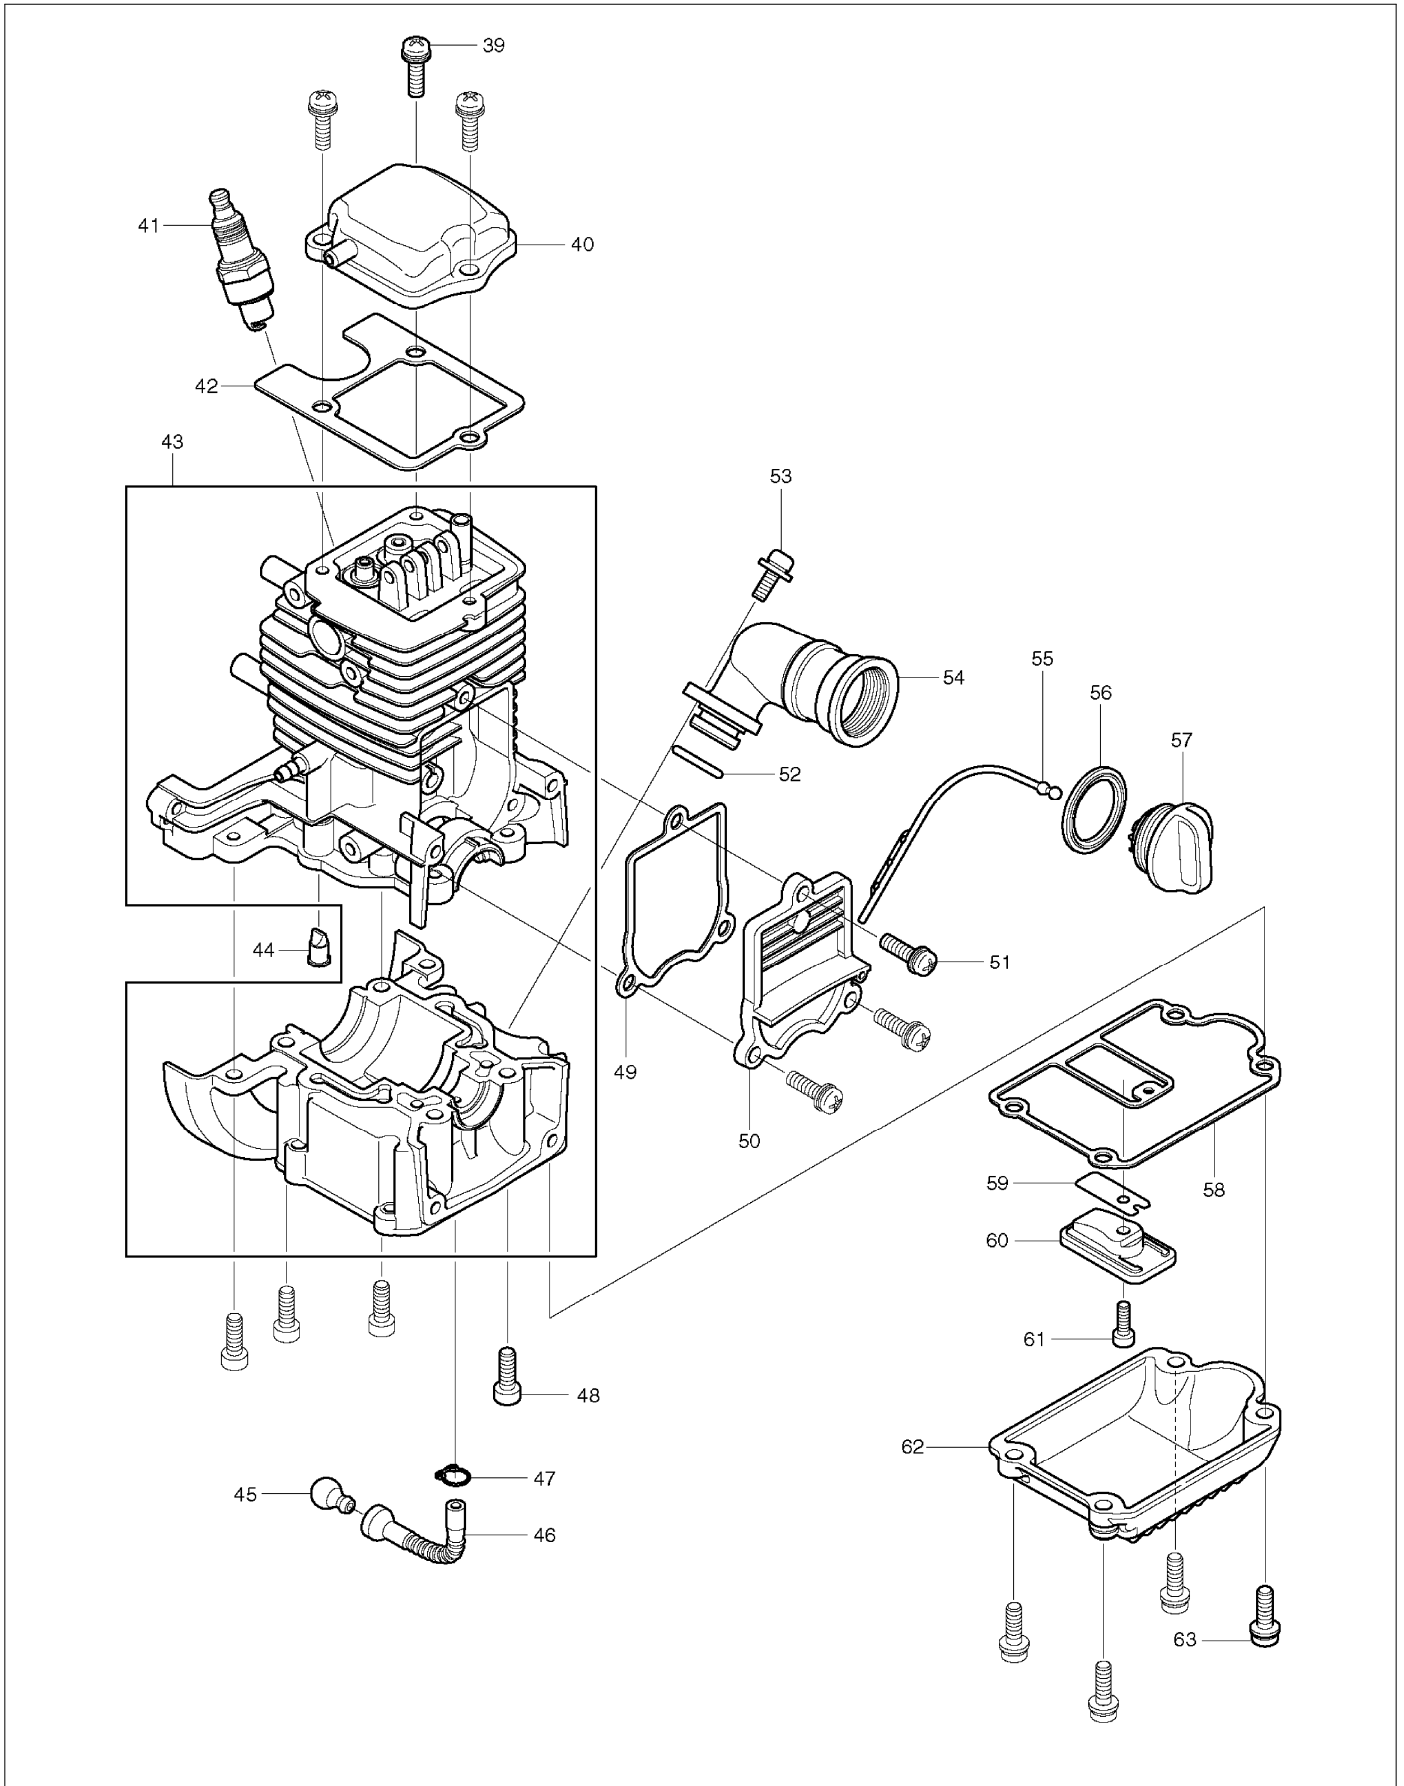

SERVICE DRAWING

MODEL NO. BHX2500